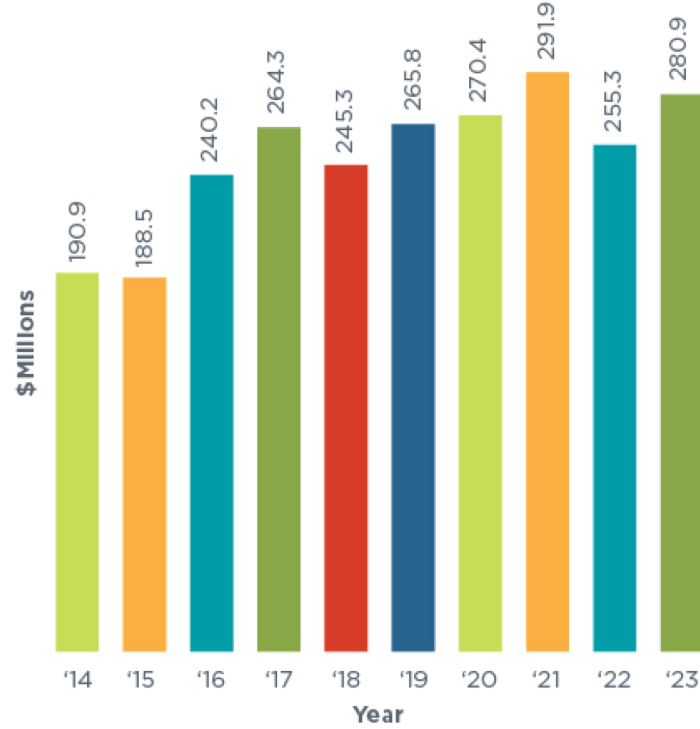

Total Asset History